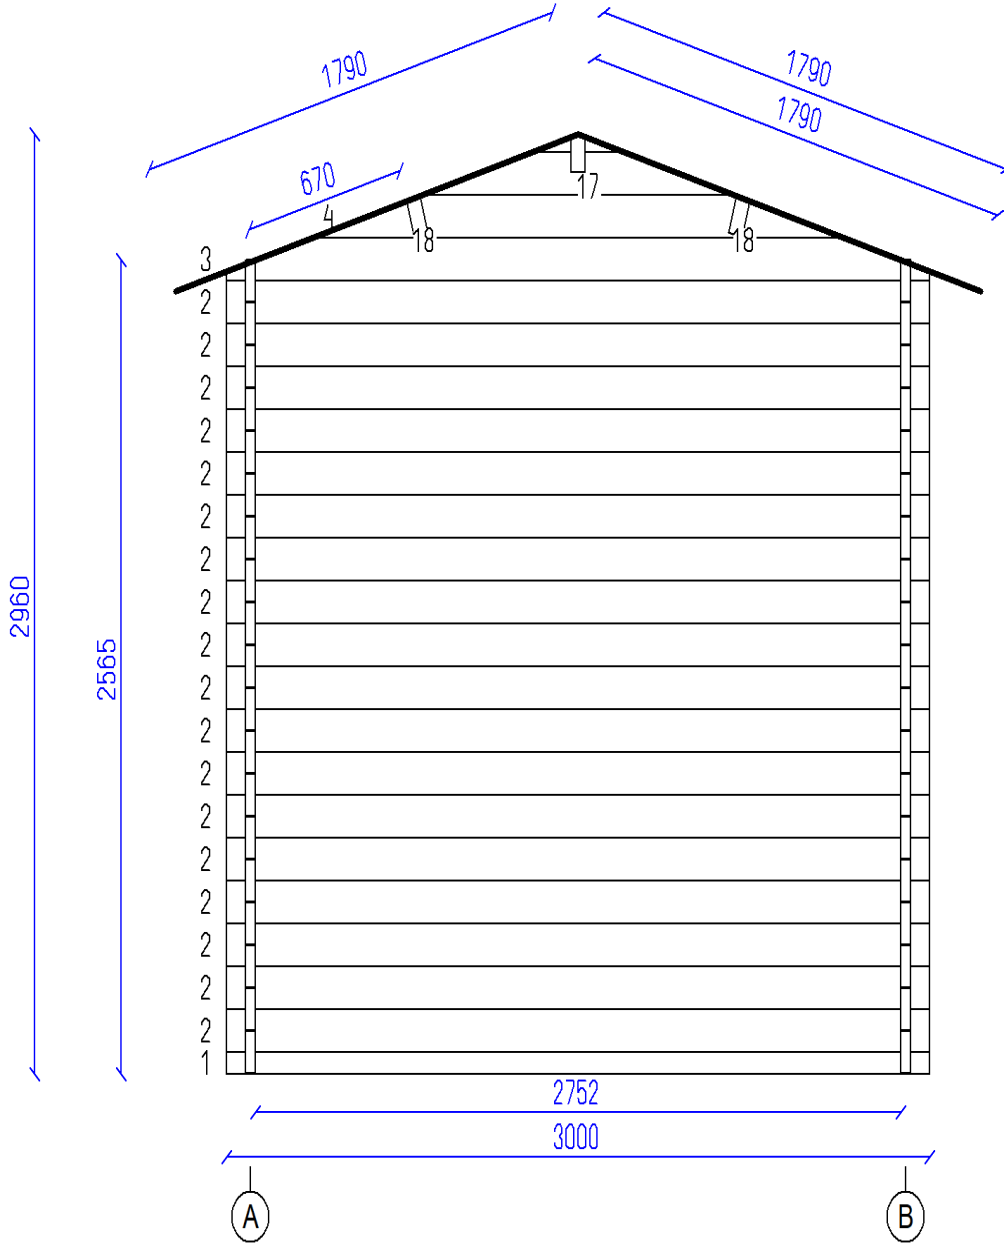

Do You have any questions?
Please do not hesitate to contact us!

☎ 07939 588686

✉ amrlogcabins@gmail.com

🌐 amrlogcabins.co.uk

Facebook/Instagram: AMR Log Cabins