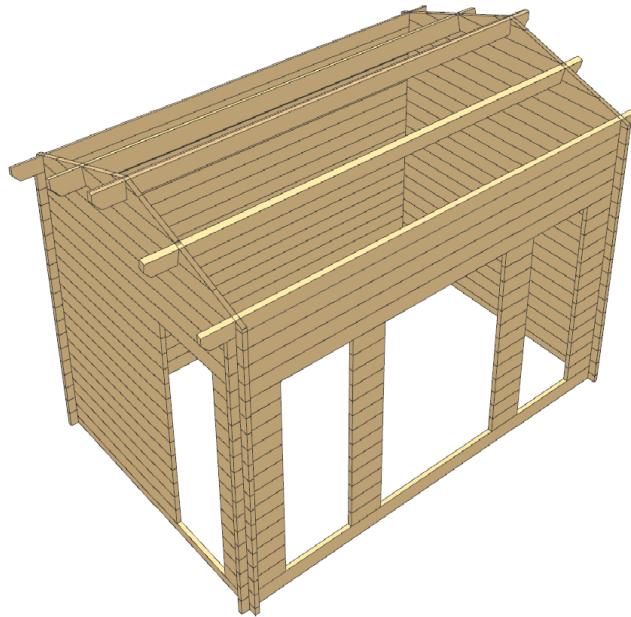

Leisure houses Summer houses Garden cabins Bathhouses Garages Wooden constructions

YOUR PROJECT

„ Falkirk 44 “

WHY WE ARE THE BEST CHOICE FOR THIS PROJECT?

See all information in next page.

Do You have any questions?
Please do not hesitate to contact us!

☎ 07939 588686

✉ amrlogcabins@gmail.com

🌐 amrlogcabins.co.uk

Facebook/Instagram: AMR Log Cabins

Wooden Cottage „ Falkirk 44 15-05-2018 “ (13 m²)

Dimensions (width x length)	3000 x 4500 mm
Wall thickness	44 mm
Wall height	2565 mm
Roof pitch (degree + Total cottage altitude)	16°, 2960 mm
Roof thickness	20 mm
Floor thickness	20 mm
Rafters dimensions and quantity	70 x 150 mm, 3 units
Front extension of the canopy	200 mm
The area of a roof	17.3 m ²
The length of the terrace	--
Windows and doors quality	Gluelam timber with double-glazed units
Windows and doors dimensions and quantity	710x1930(x3), 1400x1930 mm