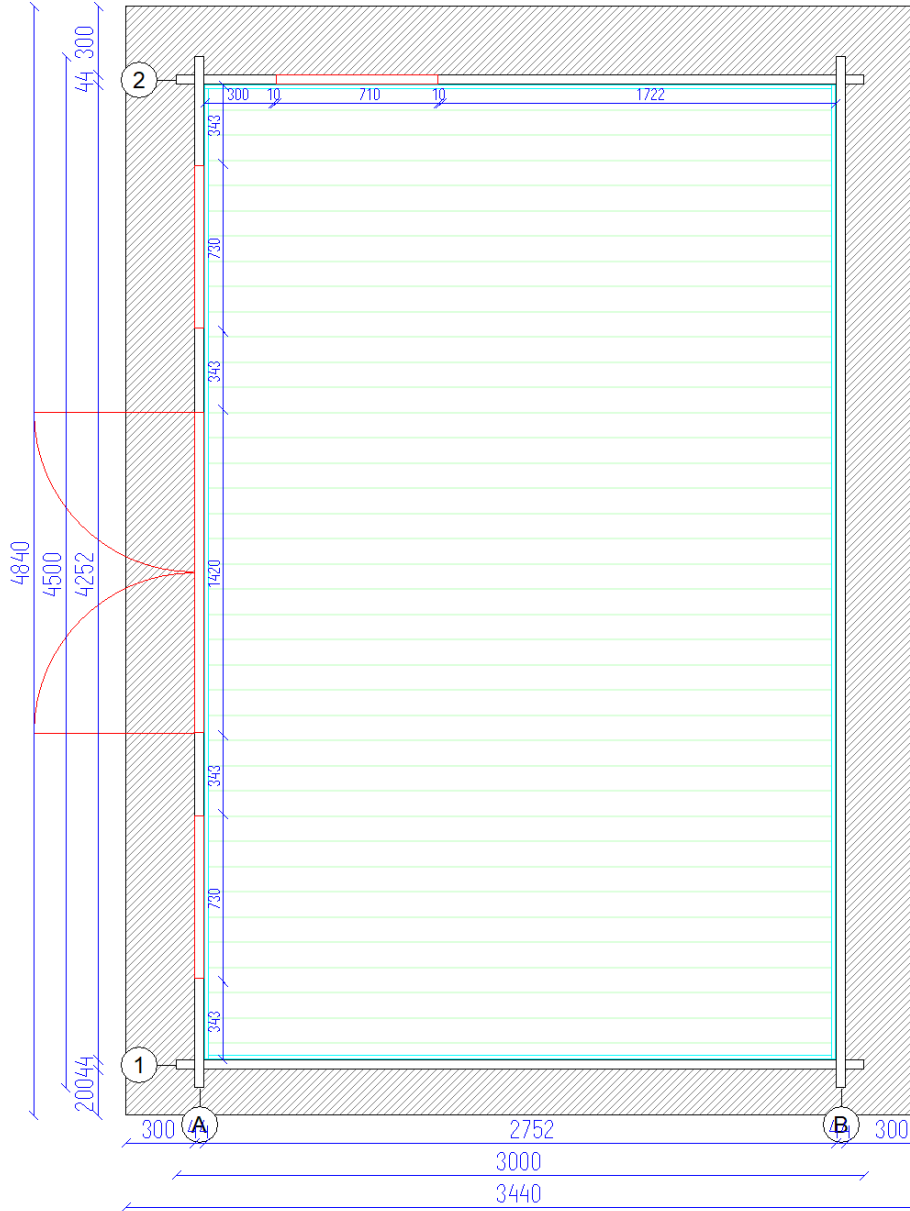

Do You have any questions?
Please do not hesitate to contact us!

☎ 07939 588686

✉ amrlogcabins@gmail.com

🌐 amrlogcabins.co.uk

Facebook/Instagram: AMR Log Cabins